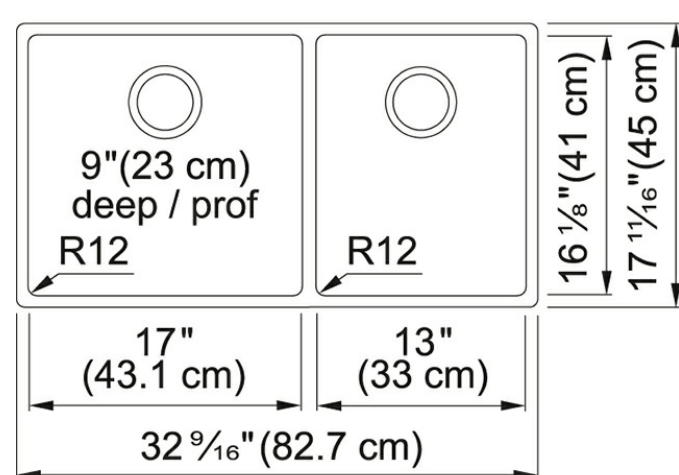

Product Picture

Product Dimensions

Length overall	32 9/16"
Width overall	17 11/16"
Length of large bowl	17"
Width of large bowl	16 1/8"
Depth of large bowl	9"
Length of small bowl	13"
Width of small bowl	16 1/8"
Depth of small bowl	9"
Minimum Cabinet Size	36"

Technical Drawing

General Information

Type of Material	18 Gauge Stainless Steel
Number of Bowls	2
Faucet Hole	0
Installation Clips	Yes
Cut-Out Template	Yes

Article Numbers

FUN#	122.0627.664
US Part Number	CUX16032